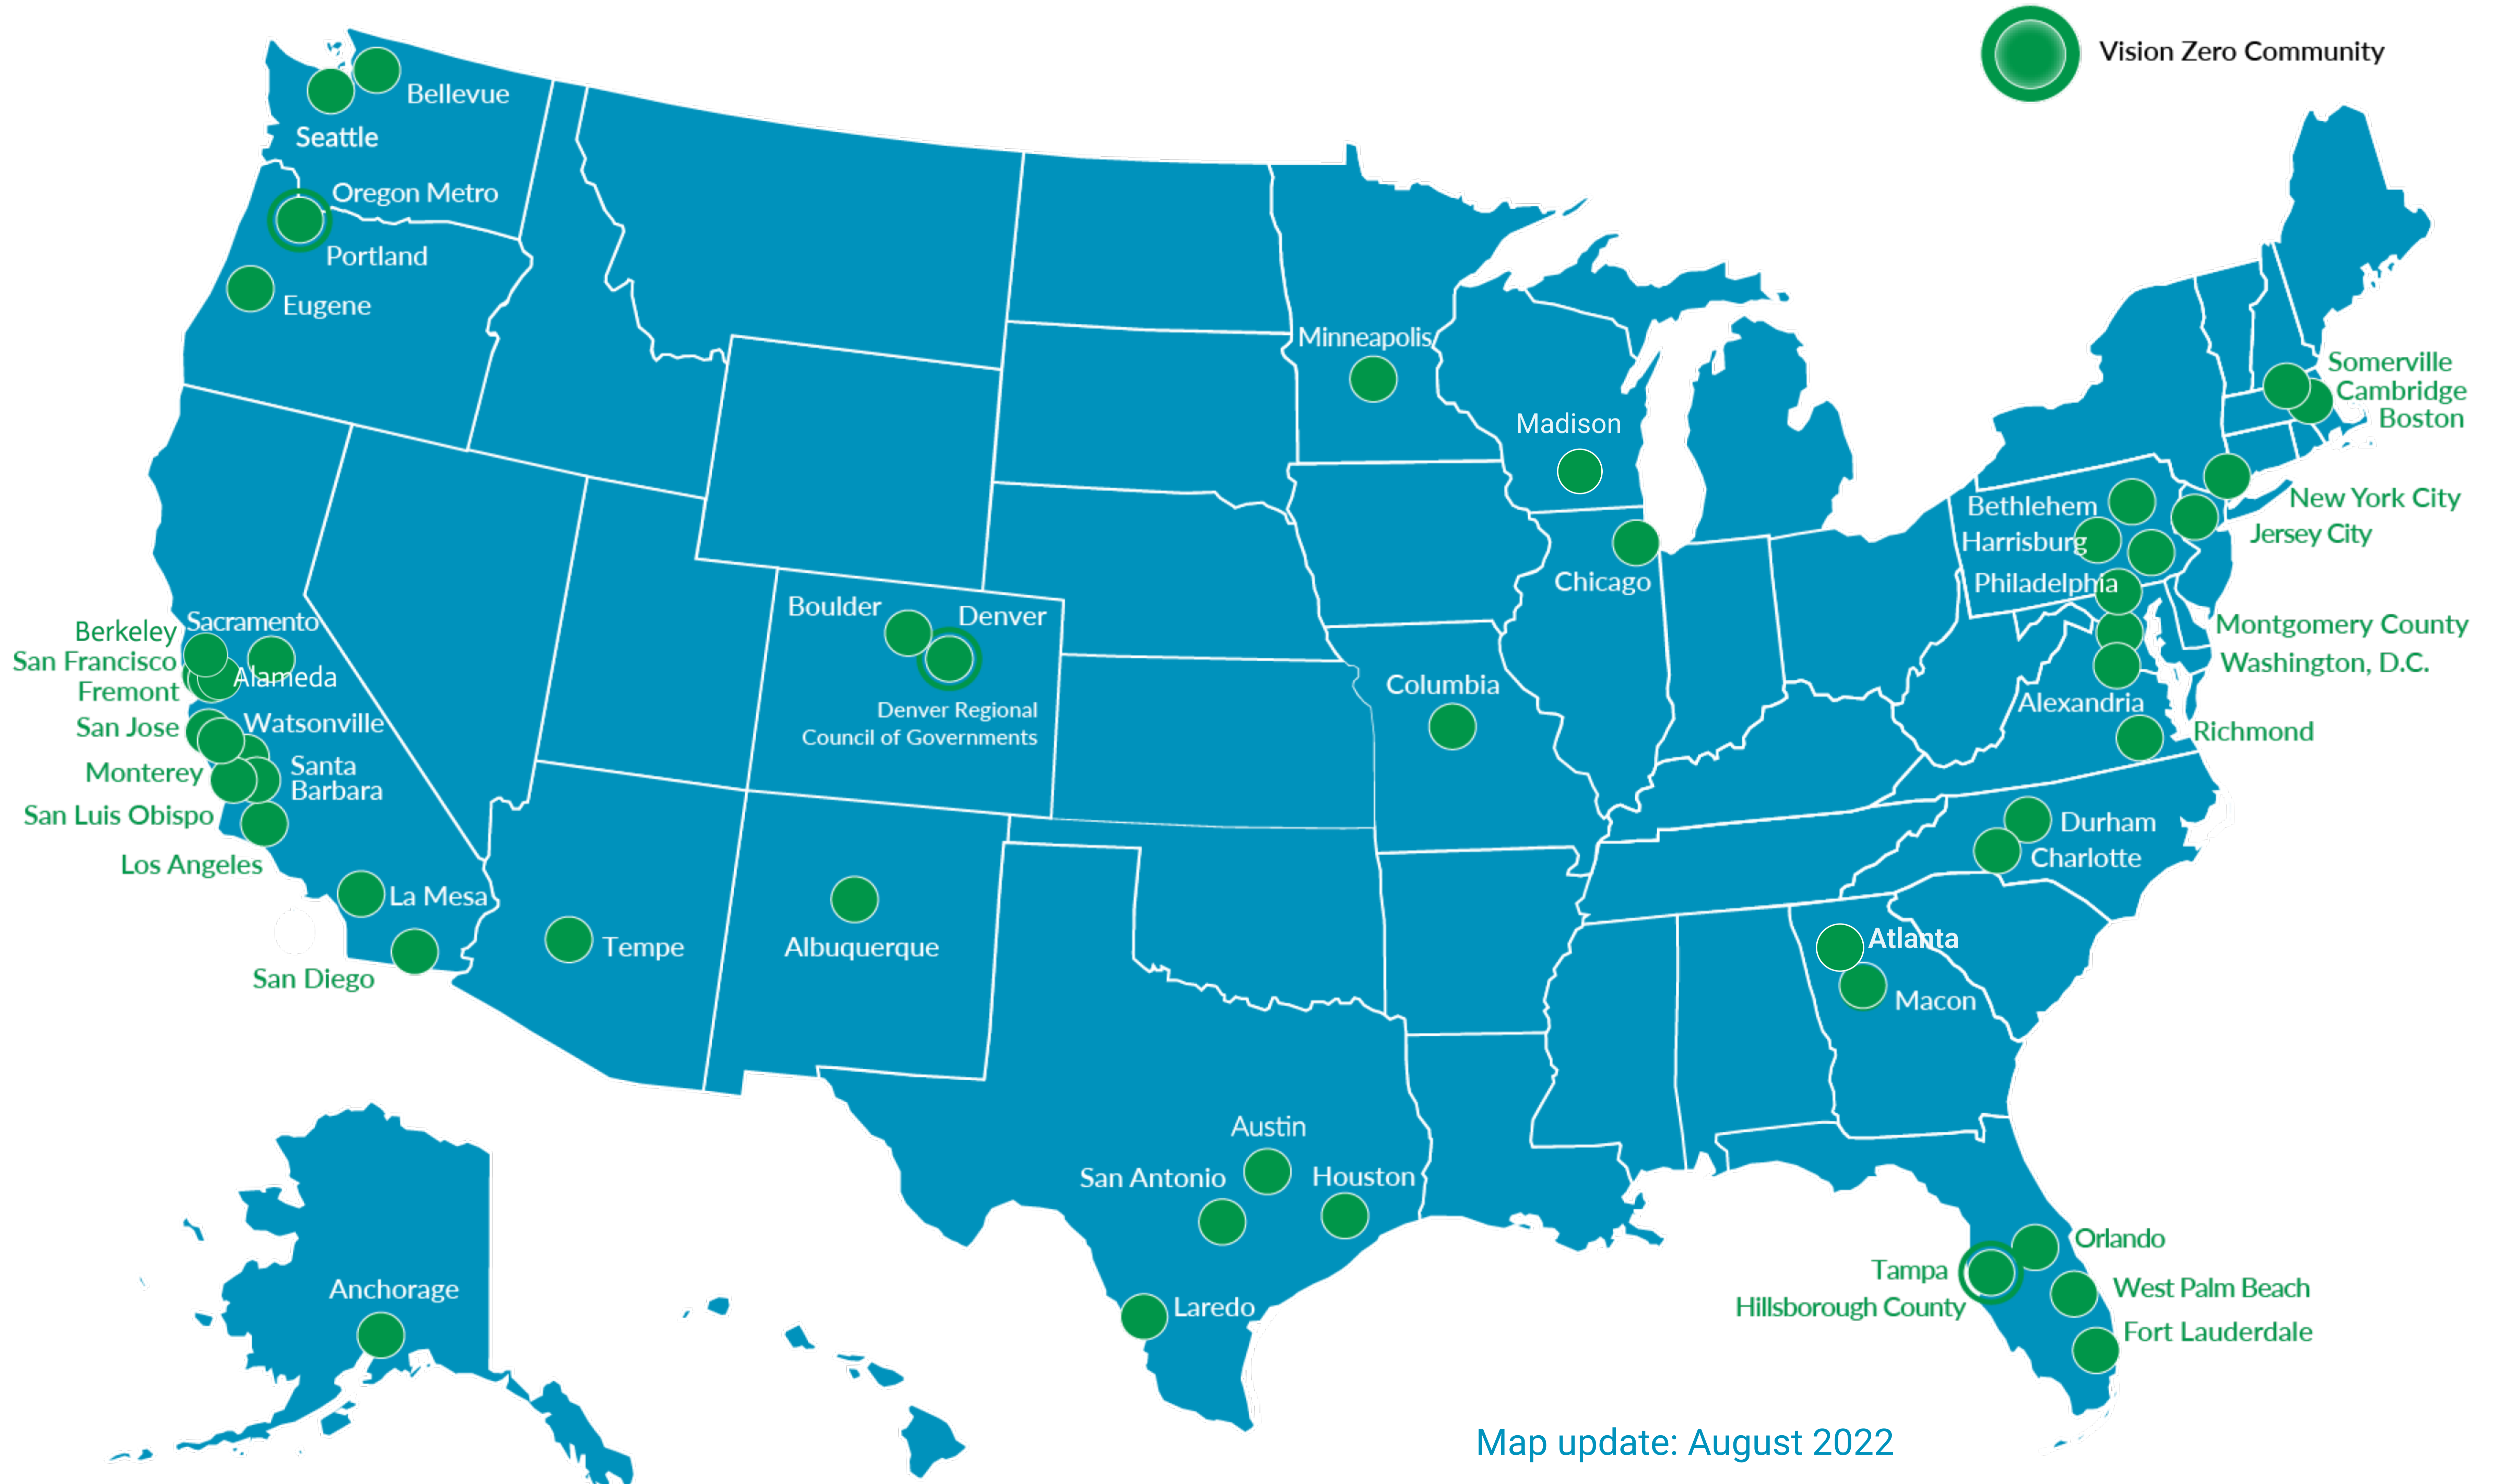

VISION 4 ERONETWORK

Map update: August 2022